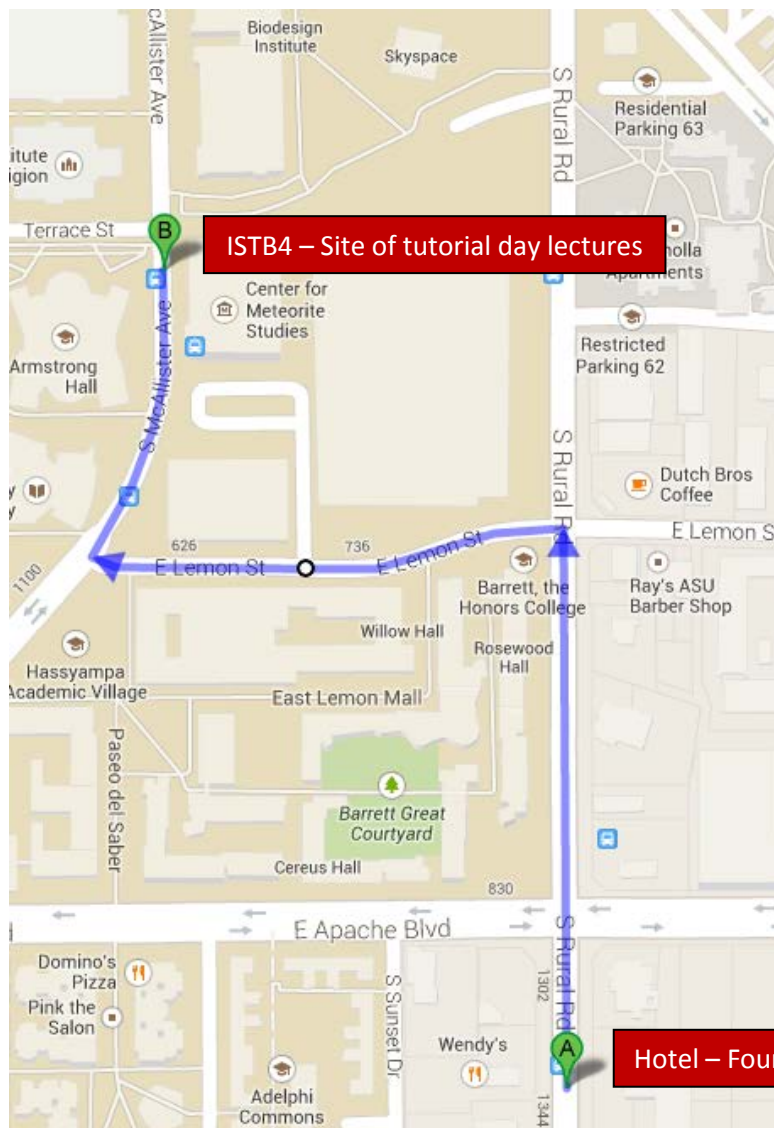

Driving Directions from the Phoenix Airport to:
Four Points Sheraton, Tempe
1333 Rural Rd
Tempe, AZ 85281
(480) 968-3451

Depart E Sky Harbor Blvd toward E Buckeye Rd (3.72 miles)

- 1.** Take ramp left for AZ-202-LOOP East toward Tempe (2.15 miles)
- 2.** At exit 7, take ramp right for Scottsdale Rd toward Rural Rd (0.32 miles)
- 3.** Turn right onto N Scottsdale Rd (0.51 miles)
- 4.** Keep straight onto S Rural Rd (0.97 miles)
- 5.** Turn left onto E Apache Blvd (0.02 miles)

Arrive at E Apache Blvd

Sunday, September 22: Tutorial Day at ISTB4 – 12:30 pm to 5:30 pm

Walking Directions from the Four Points Sheraton Tempe to:
Interdisciplinary Science and Technology Building 4 (ISTB4)
781 East Terrace Road
Tempe, AZ 85287

Head North on S Rural Rd toward Apache Blvd (0.2 miles)

1. Turn left onto E Lemon St (0.2 miles)
2. Turn right onto S McAllister Ave (0.1 miles)
3. Destination will be on the right

781 E Terrace Rd

Monday, September 23 to Friday, September 27: Conference Proceedings at Old Main

Walking Directions from the Four Points Sheraton Tempe to:

Old Main
400 East Tyler Mall
Tempe, AZ 85281

Head North on S Rural Rd toward Apache Blvd (0.2 miles)

1. Turn left onto E Lemon St (0.2 miles)
2. Turn right onto S McAllister Ave (0.3 miles)
3. Turn left at the stop sign at E Tyler St (0.3 miles)
4. Destination will be on the right