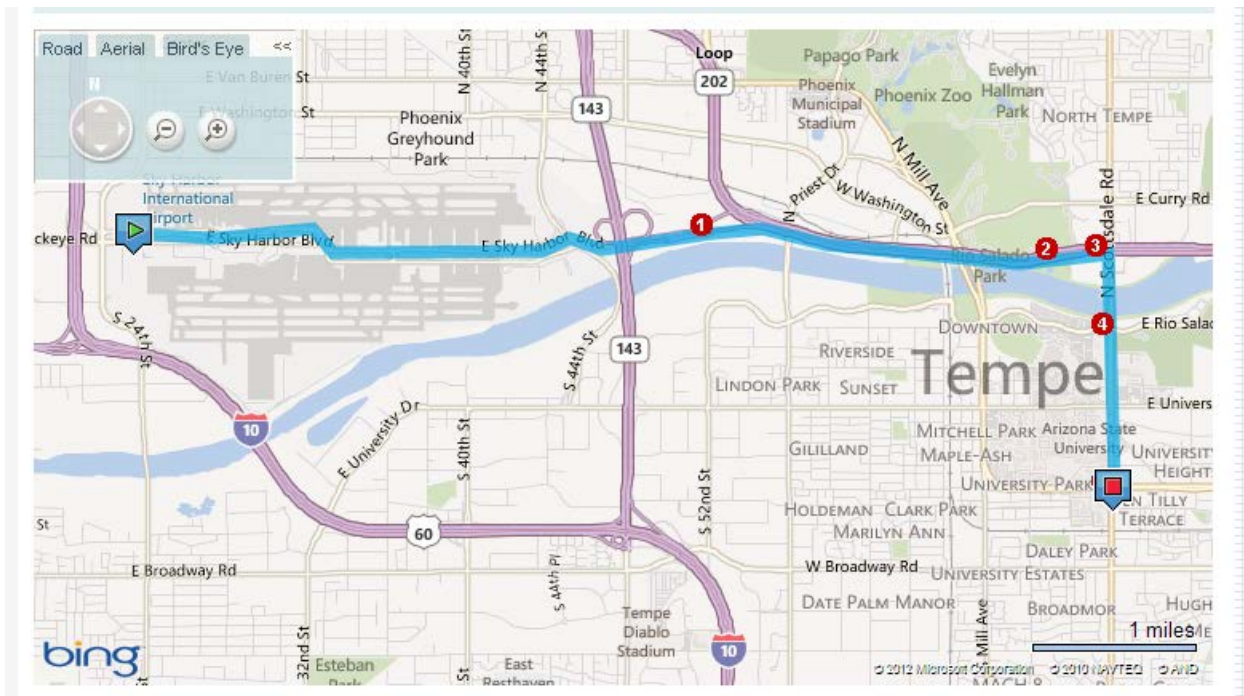

Driving Directions from the Phoenix Airport to:
Four Points Sheraton, Tempe
1333 Rural Rd
Tempe, AZ 85281
(480) 968-3451

Depart E Sky Harbor Blvd toward E Buckeye Rd (3.72 miles)

- 1.** Take ramp left for AZ-202-LOOP East toward Tempe (2.15 miles)
- 2.** At exit 7, take ramp right for Scottsdale Rd toward Rural Rd (0.32 miles)
- 3.** Turn right onto N Scottsdale Rd (0.51 miles)
- 4.** Keep straight onto S Rural Rd (0.97 miles)
- 5.** Turn left onto E Apache Blvd (0.02 miles)

Arrive at E Apache Blvd

Sunday, September 22: Tutorial Day at ISTB4 – 12:30 pm to 5:30 pm

Walking Directions from the Four Points Sheraton Tempe to:
Interdisciplinary Science and Technology Building 4 (ISTB4)
781 East Terrace Road
Tempe, AZ 85287

Head North on S Rural Rd toward Apache Blvd (0.2 miles)

1. Turn left onto E Lemon St (0.2 miles)
2. Turn right onto S McAllister Ave (0.1 miles)
3. Destination will be on the right

781 E Terrace Rd

Monday, September 23 to Friday, September 27: Conference Proceedings at Old Main

Walking Directions from the Four Points Sheraton Tempe to:

Old Main
400 East Tyler Mall
Tempe, AZ 85281

Head North on S Rural Rd toward Apache Blvd (0.2 miles)

1. Turn left onto E Lemon St (0.2 miles)
2. Turn right onto S McAllister Ave (0.3 miles)
3. Turn left at the stop sign at E Tyler St (0.3 miles)
4. Destination will be on the right